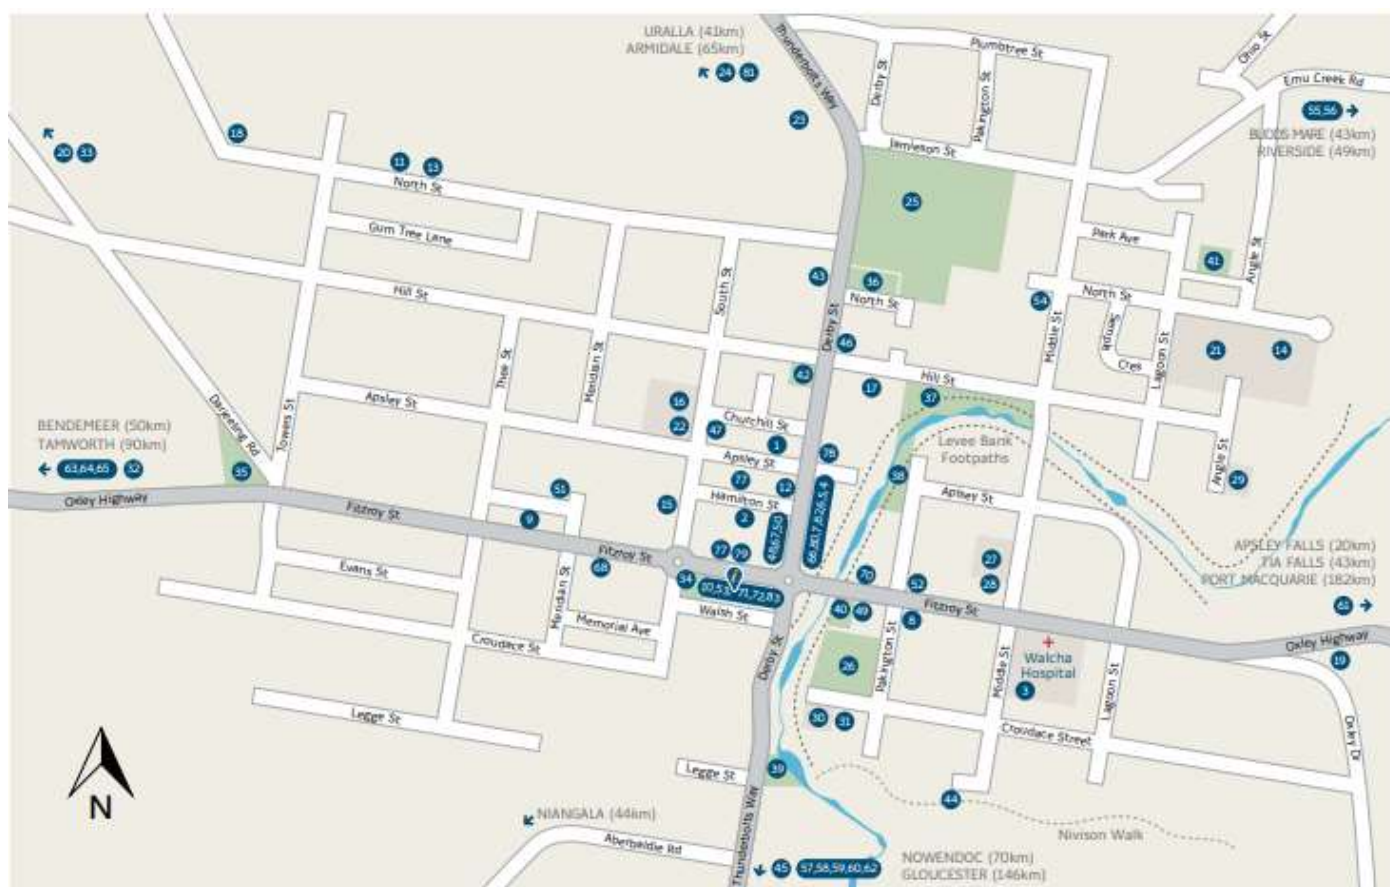

Landmark Locations

LOCATION	COMMON NAME	BOTANICAL NAME	ALSO KNOWN AS
Apsley River Levee Bank	Golden Elm	<i>Ulmus glabra 'Lutescens'</i>	Golden Wych Elm
Apsley River Park	Tortured Willow	<i>Salix matsudana</i>	Corkscrew Willow
Backing onto Fenwicke Oval	Pine Hedge	<i>Cupressocyparis Leylandii</i>	Leighton Green
Sempill Park	Pin Oak	<i>Quercus palustris</i>	Swamp Spanish Oak
McHattan Park	3 large trees are: Ornamental Pear	<i>Usseriensis Pyrus</i>	Manchurian Pear
		<i>Pyrus callergana</i>	Cleveland Select
		<i>Acer rubrum</i>	October Glory
		<i>Ulmus Parifolia</i>	Todd
		<i>Zelkova serrata</i>	Green Vase
Racecourse	Concourse Carpark	English Elm Golden Elm	Horse May Golden Wych Elm
Showground		Chinese Poplars	Cottonwood

Emergency Services

1. Police Station
2. Fire Station
3. Ambulance Station

General Services

4. Post Office
5. Library
6. Amaro LALC
7. NRMA Depot/Fuel/Mountain Motors
8. Transwest Mobil Fuel/Cafe
9. Walcha Tyre Service/Fuel
10. Walcha Telecottage

Government Services

Churches and Cemeteries

15. Anglican Church/Old Stone Church
16. Catholic Church
17. Presbyterian Church
18. Jehovah's Witness Church
19. Catholic Cemetery
20. General Cemetery

Education

21. Walcha Central School K - 12
22. St Patricks School K - 6
23. Walcha Preschool

Sporting facilities

24. John Oxley Playing Fields
25. Showground
26. Peter Fenwicke Oval
27. Swimming Pool
28. Squash Courts/Fitness Centre
29. Tennis Courts
30. Bowling Club

Recreation

31. Rugby Club
32. Golf Club
33. Racecourse

Parks and Lookouts

34. McHattan Park (toilets)
35. Lions Club Park (toilets and BBQ)
36. Quota Park (toilets)
37. Sempill Park
38. Apsley River Park
39. John Oxley Cairn and Park
40. Captain Cook Park (toilets)
41. Apex Park

Other

42. ANZAC Park and Cenotaph
43. Pioneer Cottage and Museum
44. Nivison Lookout and Walk
45. Langford Homestead
46. Angles House
47. Mountain Bike Track, Ohio North Road TSR